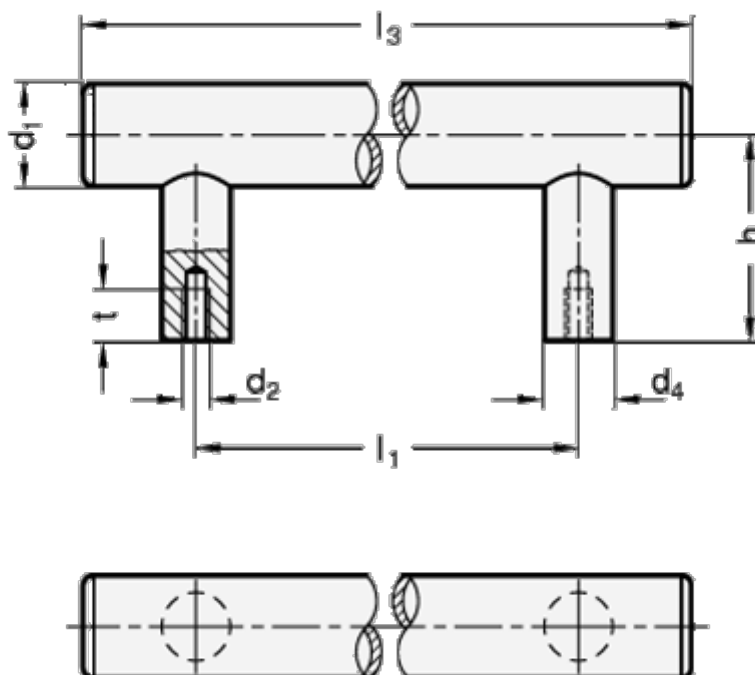

Article number: 20666530M8400E

Description: E+G St. steel tubular handle GN 666.5-30-M8-400-E
E - with stainless steel cap, mounted from the back

Measures

d1	= 30
d2	= M8
d4	= 20
h	= 60
l1 +/-0.5	= 400
l3	= 465
l4	= 15
t min	= 15